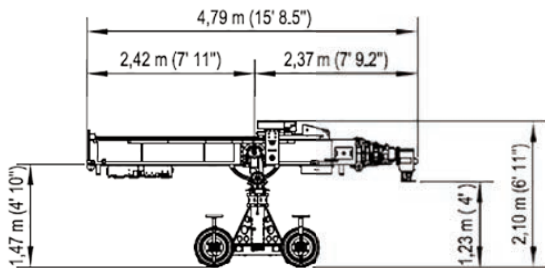

SCORPIO 38'

STATE OF THE ART VERSATILE
MOTION CAPTURE TELESCOPE CRANE

„Longer and Stronger“ ist the motto that describes the Scorpio 38' Telescope Crane the best. The brand new development made by Service Vision is a convincing improvement of the 30' + 7' Scorpio Crane, grown in all 4 telescopic sections with a shorter rear. Despite its size and robustness, this crane operates astonishingly quiet and smooth in both high and low speed. The new Electronic Box has a removable touch-panel display giving the possibility to the crane operator to place it as per his convenience. Additional features are e.g. programmable limits on the telescopic movement of the arm and the Movement Generator of the telescopic arm in relation to the horizontal or vertical movement.

TECHNICAL DETAILS

MAX. PAYLOAD	70 kg
MAX. LENGTH	11,58 m (38')
MIN. LENGTH	2,24 m
MAX. LENSE HEIGHT	12,19 m