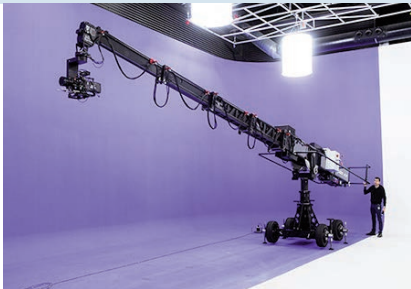

With the Scorpio 45, Servicevision came up with something even bigger regarding the length. Besides its impressive lense height of 14 meters, the telescopic crane convinces with its additional features as for example the programmable movements of the telescopic arm and the limits of its range. Scorpio 45 moves remarkably smoothly and with a telescopic speed of up to 2,6 m/s it is an extremely dynamic system. The convenient Control Box displays all relevant data regarding range, lense height and the equivalent pan and tilt angle. A dynamic Counterweight-System warrants the perfect balance of the crane.

SCORPIO 45'

MOTION CAPTURE CAPABLE TELESCOPIC CRANE
WITH AN IMPRESSIVE LENSE HEIGHT

TECHNICAL DETAILS

MAX. PAYLOAD	70 kg
MAX. LENGTH	14 m (45')
MIN. LENGTH	2,26 m
MAX. LENSE HEIGHT	14,2 m